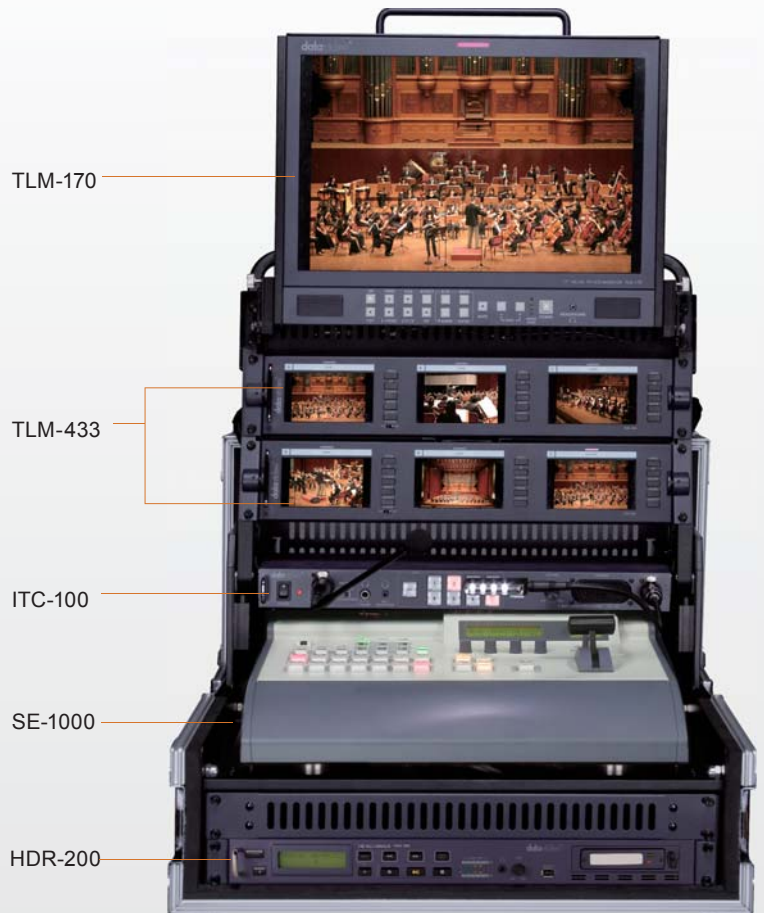

The Datavideo HDR-200 HD/SD-SDI recorder, allows you to record the event or playback recorded footage, depending on your chosen configuration. Once you have completed your recording, simply eject the hard drive carrier for easy connection via USB to your editing system.

The integrated PD-1 power distributor provides a simple and secure solution for connecting power via a single socket, whether you find yourself in the studio, on location or even in the field, where you can work with a 12V generator or battery.

The HS-1000 is a true "one box" solution designed for demanding users who need equipment to be "live in seconds." Easy to set up and break down at any location.

FEATURES

To avoid the mess and inconvenience of individual power supplies, Datavideo HS-1000 comes with an integrated PD-1 power distribution center. Providing a simple and secure solution for connecting all the integrated equipment from a single socket. Whether you find yourself, in the studio, on location or even in the field where you can work with a 12V generator or battery.