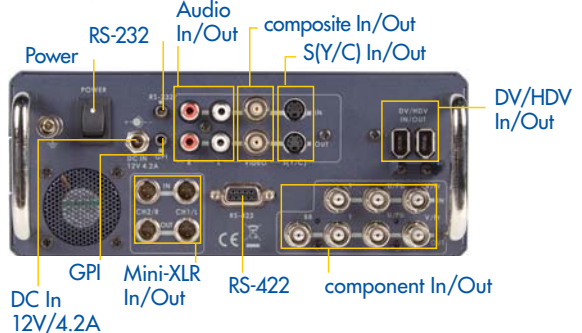

The DN-400 and DN-500 video recorders allow for file-based tapeless solutions, saving you hours of capturing time.

The DN-400 comes with a 250GB HDD and a removable hard drive enclosure. One additional enclosure is included, if you would like to purchase another HDD. Once you have completed your recording, simply eject the hard drive enclosure and use USB 2.0 to connect to a PC or MAC based NLE system. The USB port provides power to the unit. It's perfect for use with laptops in the field. You can work directly from the removable drive, or copy video files to your NLE's video drives.

Features

- 2.5" 250GB removable hard drive & extra enclosure included
- Embedded audio via HD-SDI
- IEEE-1394 port for connection to PC, MAC, and HDV device
- Hard drive enclosure includes convenient USB 2.0 connector and SATA connection
- 1U height fits standard 19" rack mount
- Audio monitor function
- Includes the FC-01 software utility to "wrap" file formats.

Specifications

Video

- Inputs: HDV, DV, composite, SD component, and S-Video
- Outputs: HDV, DV, composite, SD component, and S-Video

Note: Only the analog sources can be monitored during playback

Audio

- Inputs: balanced stereo mini XLR
- Outputs: balanced stereo mini XLR

Video Recording Format

- SD: 5Mbps to 15Mbps
- HDV: 20Mbps to 60Mbps
- 4:2:0 color sampling
- M2T recording format (compatible with most NLE systems)

Audio Recording Format

- MPEG-1 Layer 2
- Sampling rate: 48kHz
- Bitrate: 384Kbps

Control

- GPI, RS-232 (for firmware update only), and RS-422 control interface (Sony control protocol compatible)

Power

- 12V 4.2A DC 110/220 power supply included

Dimensions

Width: 8.3 inches (210mm)
Depth: 11.3 inches (286mm)
Height: 3.9 inches (99mm)
Weight: 11.5lb (5.2kg)

Front View

Rear View

DN-500 (Rack Mounted)